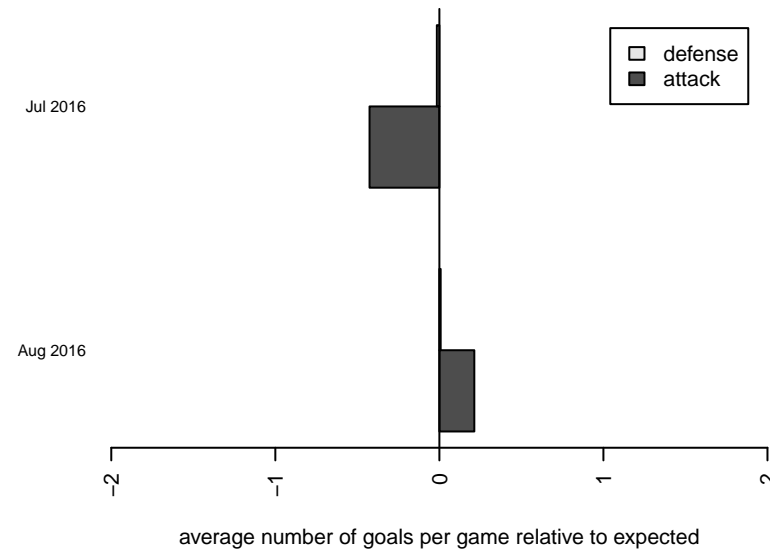

NK Storm G00

North Kitsap SC
Poulsbo, WA
G00 total strength=1338
attack=7.63 defense=5.47

alt names used:
NK G00 Storm
NK Storm
NORTH KITSAPNKSC NK STORM 00

Venues played:
2016 KITG GU17 Green
2016 Blast Off G2000 B
2016 Central WA Super Cup U17 Gold

**attack and defense variance (black dot)
relative to other teams
and top 10 in region**

**attack and defense rating
relative to others at age
and all opponents in last 13 months**

**attack and defense rating
relative to others at age
and all opponents in last 13 months**

Performance relative to 13 month average

Performance relative to 13 month average

Distribution of opponents
 Red = Lose zone, Blue = Win zone, Green = Even
 Black line separates win/lose zones

lot. A=Neither has attack advantage, B=Opponent has both attack and defense advantage, C=Opponent has both attack and defense disadvantage, D=Both have