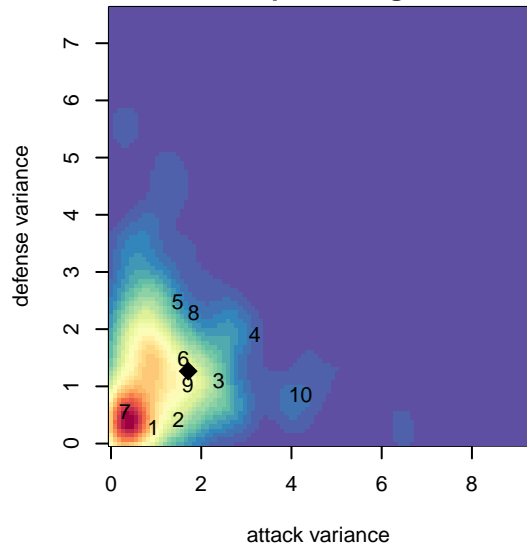

NK Storm G00

North Kitsap SC
Poulsbo, WA
G00 total strength=1338
attack=7.63 defense=5.47

alt names used:
NK G00 Storm
NK Storm
NORTH KITSAPNKSC NK STORM 00

Venues played:
2016 KITG GU17 Green
2016 Blast Off G2000 B
2016 Central WA Super Cup U17 Gold

**attack and defense variance (black dot)
relative to other teams
and top 10 in region**

**attack and defense rating
relative to others at age
and all opponents in last 13 months**

**attack and defense rating
relative to others at age
and all opponents in last 13 months**

Performance relative to 13 month average

Performance relative to 13 month average

Distribution of opponents
 Red = Lose zone, Blue = Win zone, Green = Even
 Black line separates win/lose zones

lot. A=Neither has attack advantage, B=Opponent has both attack and defense advantage, C=Opponent has both attack and defense disadvantage, D=Both have