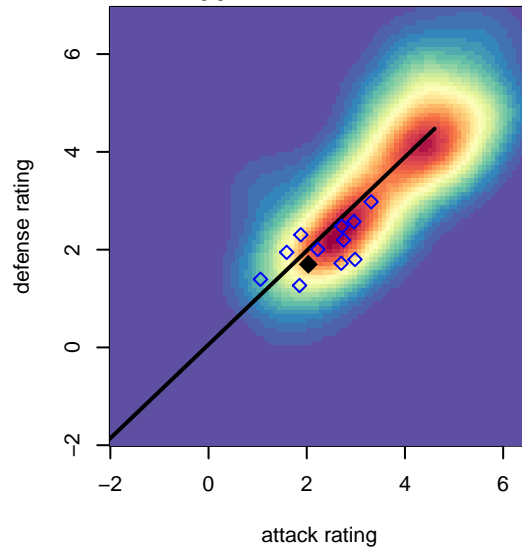

NK Storm G00

North Kitsap SC
Poulsbo, WA
G00 total strength=1338
attack=7.63 defense=5.47

alt names used:
NK G00 Storm
NK Storm
NORTH KITSAPNKSC NK STORM 00

Venues played:
2016 KITG GU17 Green
2016 Blast Off G2000 B
2016 Central WA Super Cup U17 Gold

**attack and defense variance (black dot)
relative to other teams
and top 10 in region**

**attack and defense rating
relative to others at age
and all opponents in last 13 months**

**attack and defense rating
relative to others at age
and all opponents in last 13 months**

Performance relative to 13 month average

Performance relative to 13 month average

Distribution of opponents
 Red = Lose zone, Blue = Win zone, Green = Even
 Black line separates win/lose zones

lot. A=Neither has attack advantage, B=Opponent has both attack and defense advantage, C=Opponent has both attack and defense disadvantage, D=Both have