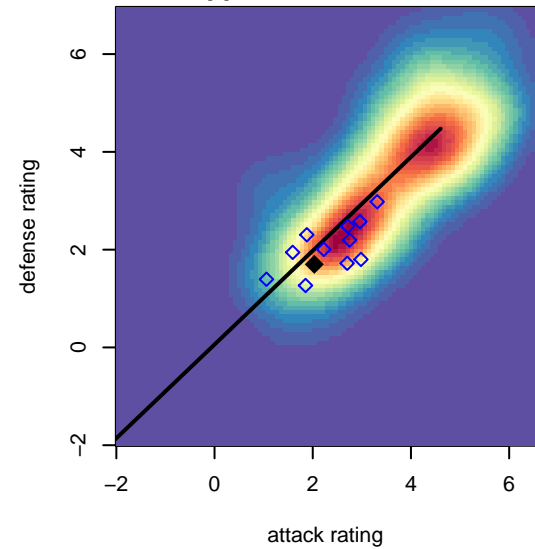

NK Storm G00

North Kitsap SC
Poulsbo, WA
G00 total strength=1338
attack=7.63 defense=5.47

alt names used:
NK G00 Storm
NK Storm
NORTH KITSAPNKSC NK STORM 00

Venues played:
2016 KITG GU17 Green
2016 Blast Off G2000 B
2016 Central WA Super Cup U17 Gold

**attack and defense variance (black dot)
relative to other teams
and top 10 in region**

**attack and defense rating
relative to others at age
and all opponents in last 13 months**

**attack and defense rating
relative to others at age
and all opponents in last 13 months**

Performance relative to 13 month average

Performance relative to 13 month average

Distribution of opponents
 Red = Lose zone, Blue = Win zone, Green = Even
 Black line separates win/lose zones

lot. A=Neither has attack advantage, B=Opponent has both attack and defense advantage, C=Opponent has both attack and defense disadvantage, D=Both have