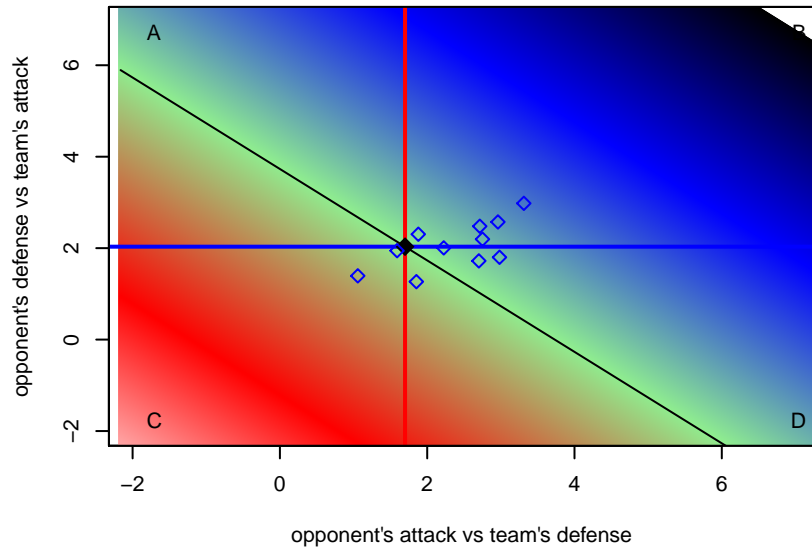

NK Storm G00

North Kitsap SC
Poulsbo, WA
G00 total strength=1338
attack=7.63 defense=5.47

alt names used:
NK G00 Storm
NK Storm
NORTH KITSAPNKSC NK STORM 00

Venues played:
2016 KITG GU17 Green
2016 Blast Off G2000 B
2016 Central WA Super Cup U17 Gold

**attack and defense variance (black dot)
relative to other teams
and top 10 in region**

**attack and defense rating
relative to others at age
and all opponents in last 13 months**

**attack and defense rating
relative to others at age
and all opponents in last 13 months**

Performance relative to 13 month average

Performance relative to 13 month average

Distribution of opponents
 Red = Lose zone, Blue = Win zone, Green = Even
 Black line separates win/lose zones

lot. A=Neither has attack advantage, B=Opponent has both attack and defense advantage, C=Opponent has both attack and defense disadvantage, D=Both have