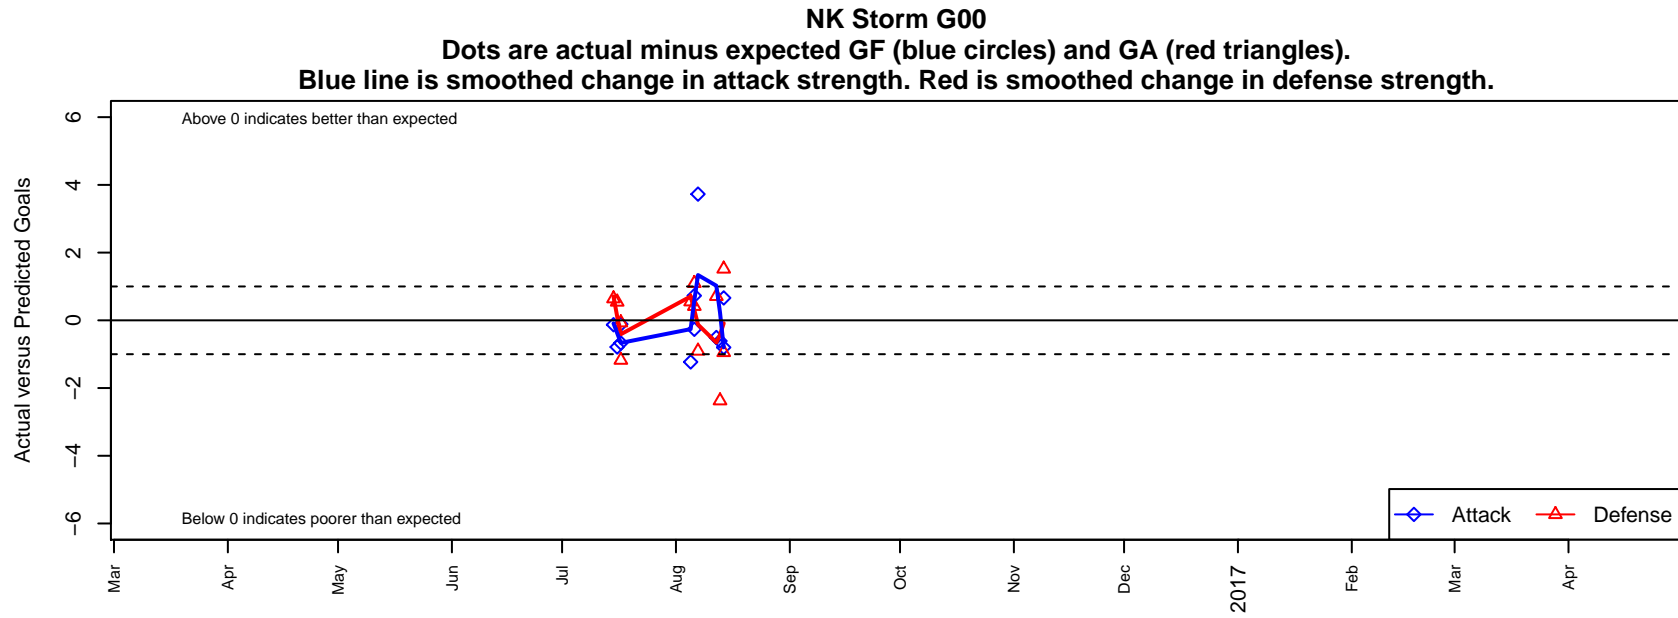

NK Storm G00

North Kitsap SC
Poulsbo, WA
G00 total strength=1338
attack=7.63 defense=5.47

alt names used:
NK G00 Storm
NK Storm
NORTH KITSAPNKSC NK STORM 00

Venues played:
2016 KITG GU17 Green
2016 Blast Off G2000 B
2016 Central WA Super Cup U17 Gold

**attack and defense variance (black dot)
relative to other teams
and top 10 in region**

**attack and defense rating
relative to others at age
and all opponents in last 13 months**

**attack and defense rating
relative to others at age
and all opponents in last 13 months**

Performance relative to 13 month average

Performance relative to 13 month average

Distribution of opponents
 Red = Lose zone, Blue = Win zone, Green = Even
 Black line separates win/lose zones

lot. A=Neither has attack advantage, B=Opponent has both attack and defense advantage, C=Opponent has both attack and defense disadvantage, D=Both have