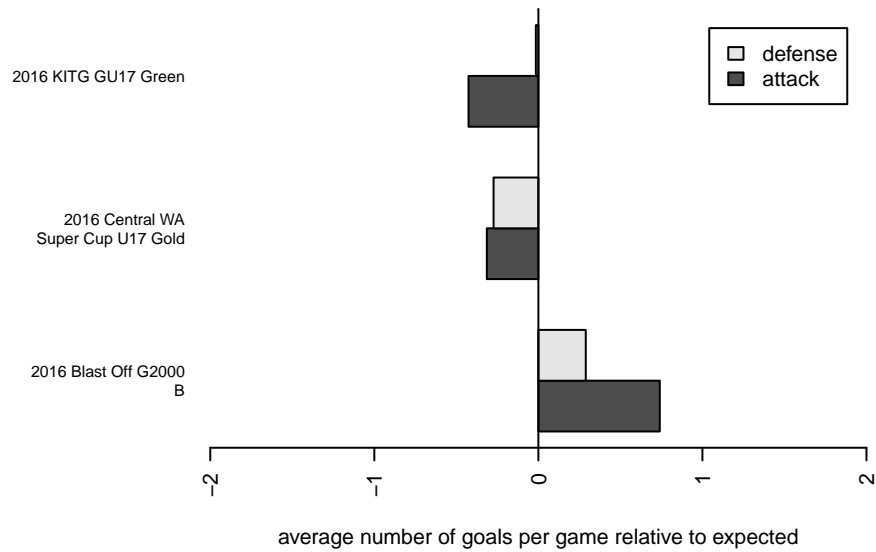

NK Storm G00

North Kitsap SC
Poulsbo, WA
G00 total strength=1338
attack=7.63 defense=5.47

alt names used:
NK G00 Storm
NK Storm
NORTH KITSAPNKSC NK STORM 00

Venues played:
2016 KITG GU17 Green
2016 Blast Off G2000 B
2016 Central WA Super Cup U17 Gold

**attack and defense variance (black dot)
relative to other teams
and top 10 in region**

**attack and defense rating
relative to others at age
and all opponents in last 13 months**

**attack and defense rating
relative to others at age
and all opponents in last 13 months**

Performance relative to 13 month average

Performance relative to 13 month average

Distribution of opponents
 Red = Lose zone, Blue = Win zone, Green = Even
 Black line separates win/lose zones

lot. A=Neither has attack advantage, B=Opponent has both attack and defense advantage, C=Opponent has both attack and defense disadvantage, D=Both have